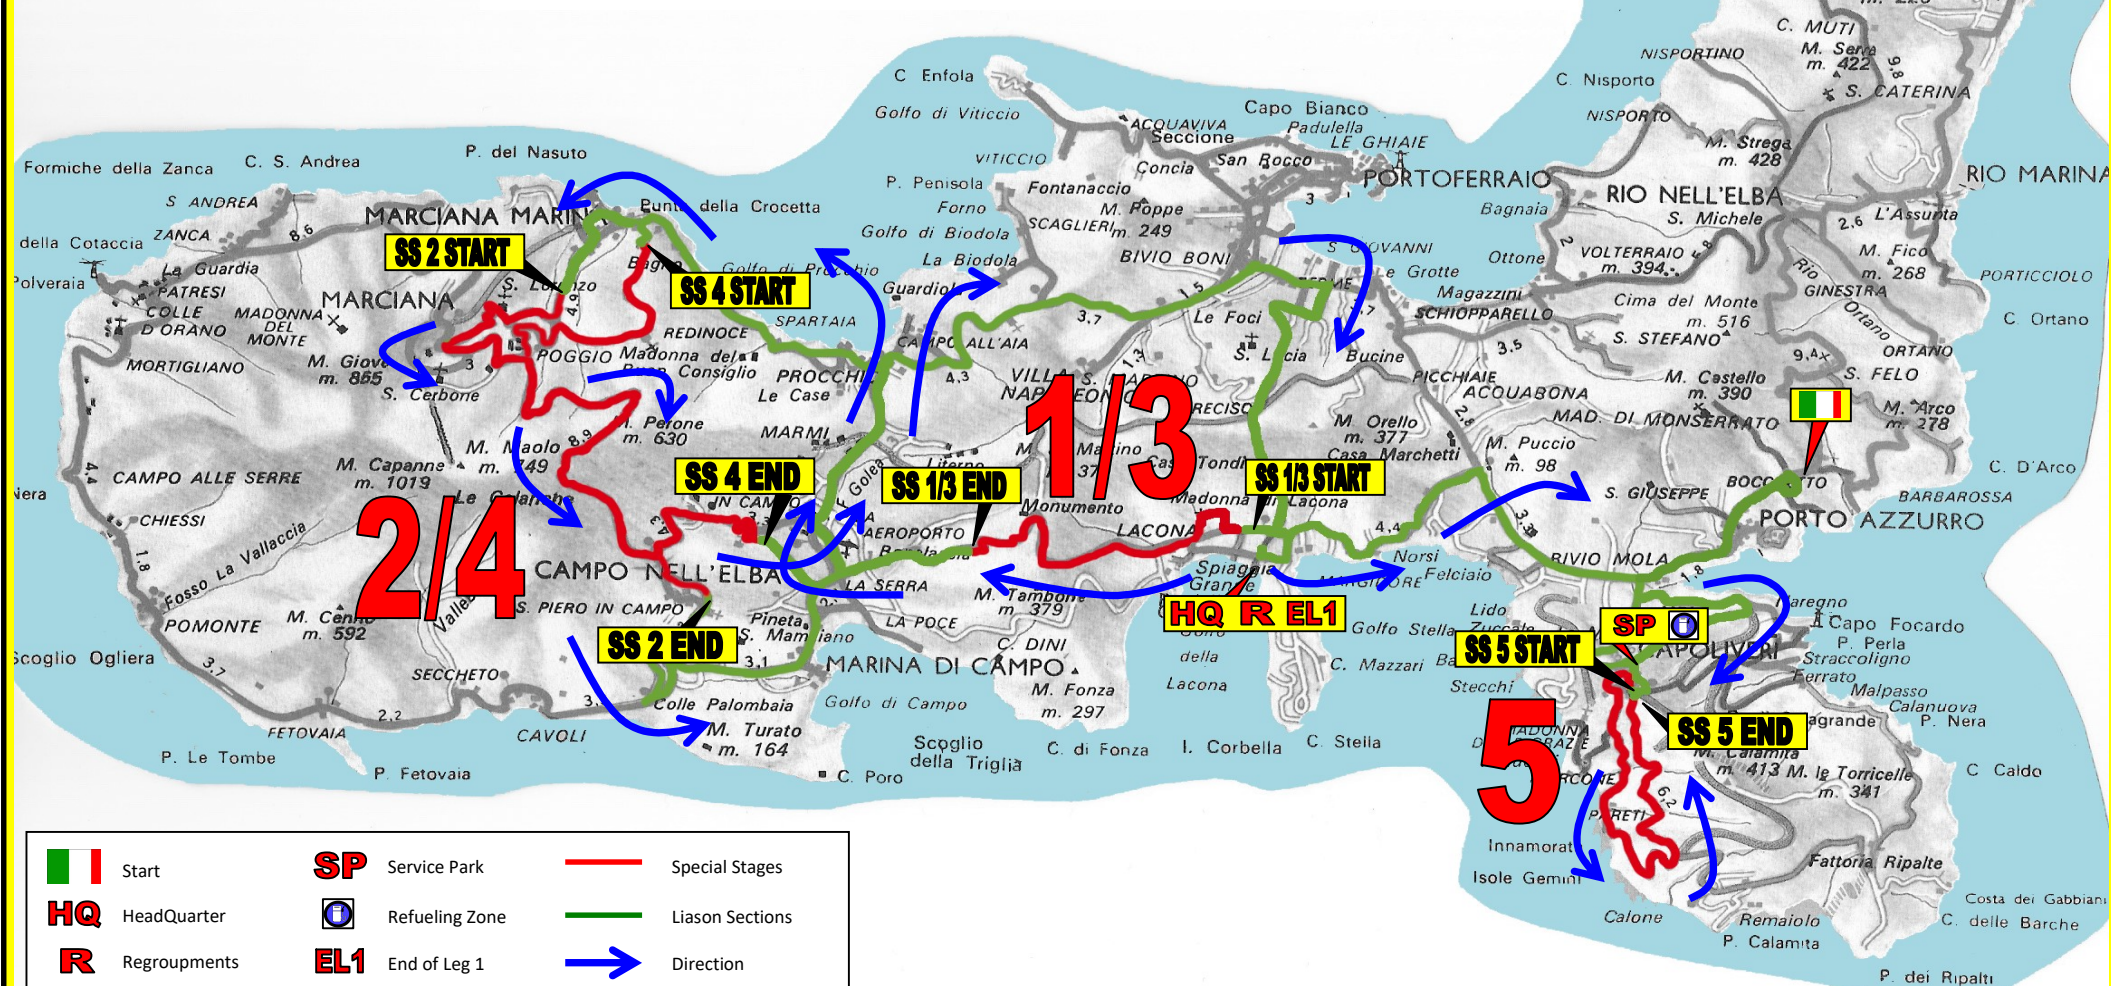

# XXXVI Rallye Elba Storico - Trofeo Locman Italy

F.I.A. EUROPEAN HISTORIC RALLY CHAMPIONSHIP

Capoliveri, 27<sup>th</sup> September 2024 - 27 Settembre 2024

1<sup>st</sup> Leg - 1<sup>a</sup> Tappa

	Start	<b>SP</b>	Service Park		Special Stages
<b>HQ</b>	HeadQuarter		Refueling Zone		Liason Sections
<b>R</b>	Regroupments	<b>EL1</b>	End of Leg 1		Direction

# XXXVI Rallye Elba Storico - Trofeo Locman Italy

F.I.A. EUROPEAN HISTORIC RALLY CHAMPIONSHIP

Capoliveri, 28<sup>th</sup> September 2024 - 28 Settembre 2024

2<sup>nd</sup> Leg - 2<sup>a</sup> Tappa